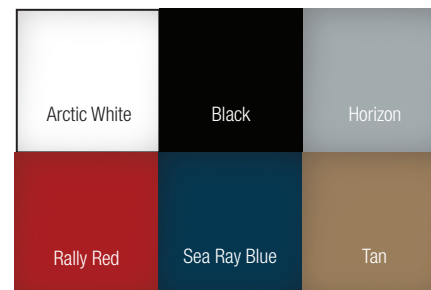

Exterior Colors

Sea Ray
EVERY MOMENT PERFECTLY CRAFTED