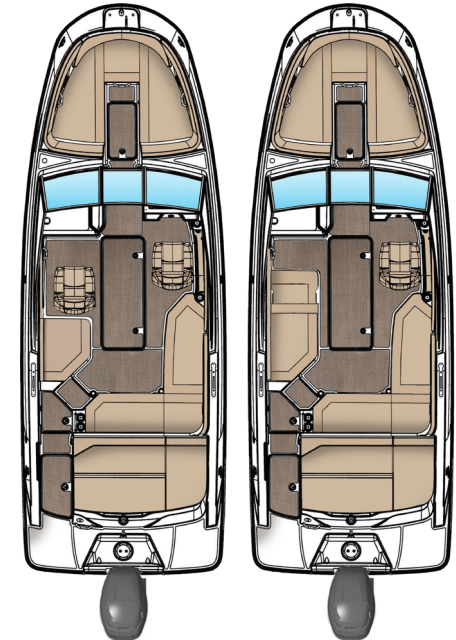

ELECTRONICS

Chartplotter / Sonar (5") Option; (Includes: Simrad G05 (5")
Touchscreen Display; Chartplotter w/ Preloaded Charts; Transducer
w/ Water Temperature, Depth & Fishfinder; 5" Tachometer & 4"
Multifunction Gauges)
Digital Dash w/Mercury VesselView Link (9")Option; (Includes: Simrad
G09 (9")Touchscreen Display w/ Mercury Vessel View Link Data;
Chartplotter w/ Preloaded Charts; Transducer w/ Depth, Water
Temperature and Fishfinder)
Premier Audio Upgrade (Includes: 2 Pair of Fusion 6.5" Signature
Series Speakers, 10" Signature Series Subwoofer & Signature Series
5 Channel 1600W Amp)

ADDITIONAL OPTIONS

Battery On/Off Switch, Dual w/ Second Battery Tray
Bow and Cockpit Tables w/ Dedicated Storage
Bow Walk-Thru Door
C E Option Group
Flagpole w/ Base & US Flag
LED Lighting Package - Blue or White
On Board Battery Charger - 120v/60 To 12v
On Board Battery Charger - 220v/50 To 12v
Portable Head
Premium Ski Mirror
Pump-out Head
Tower Board Racks

TRAILER OPTIONS

Trailer Tandem Axle w/ Tandem Axle Disc Brakes (Painted)
Trailer Tandem Axle w/ Tandem Axle Disc Brakes (Galvanized)
Premium Trailer Tandem Axle w/ Tandem Axle Disc Brakes (Painted)

Standard Port Bucket Seat

Sea Ray Boats, 800 S. Gay Street, Suite 1200, Knoxville, TN 37929. Internet address: <http://www.searay.com>

Note: Not all accessories shown in pictures or described herein are standard equipment or even available as options. Some features and options may not be available when a boat is built for outside North America and/or has CE Certification. Options and features are subject to change without notice. Not all model year boats may contain all the features or meet the specifications described herein. Confirm availability of all accessories and equipment with an authorized Sea Ray dealer prior to purchase. Printed in the U.S.A. January 2019 ©Sea Ray Boats.